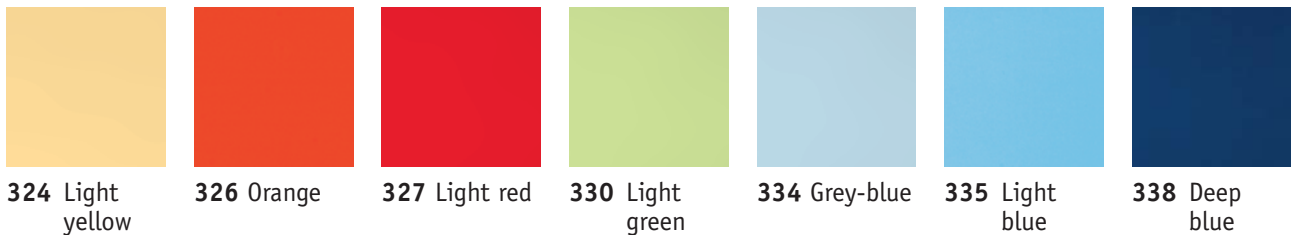

 **emotion** WINDOW BOARD Compact S 18/4

Coloured window boards for modern architecture.

Emotion: Window boards in soft pastel-shades, sun yellow, powerful blue, fresh green, vivacious red, ...

As a binding element between window, wall and floor, Werzalit's colour-accentuated window boards set the mood in homes and living space, or in offices, schools and public buildings.

Emotion colours surface: pearl texture

For interiors. Visible side highly abrasion-resistant, with decorative finish. Rear finished in brown. Resistant to building moisture and will not rot. Version E1. Prices are for standard lengths without cutting to size. Made-to-order options (cutting to size, laminated edges, other skirting heights, cut-outs etc.) available on request. Please put decor no. after order number.					Emotion Surface pearl texture
Description/type	Size in mm	Order number	No. in pack	Weight	
WINDOW BOARD COMPACT S 18/4 – LENGTH 4250 mm					
 <p>Front edge with chamfer.</p>	100	16.030. ...	1 piece	1.350	
	150	16.031. ...	1 piece	2.050	
	200	16.032. ...	1 piece	2.750	
	250	16.033. ...	1 piece	3.450	
	300	16.034. ...	1 piece	4.150	
	350	16.035. ...	1 piece	4.850	
	400	16.036. ...	1 piece	5.550	
450	16.037. ...	1 piece	6.250		
DOUBLE D PROFILE – LENGTH 4250 mm					
 <p>With chamfered front edge on both sides.</p>	500	16.038. ...	1 piece	6.900	