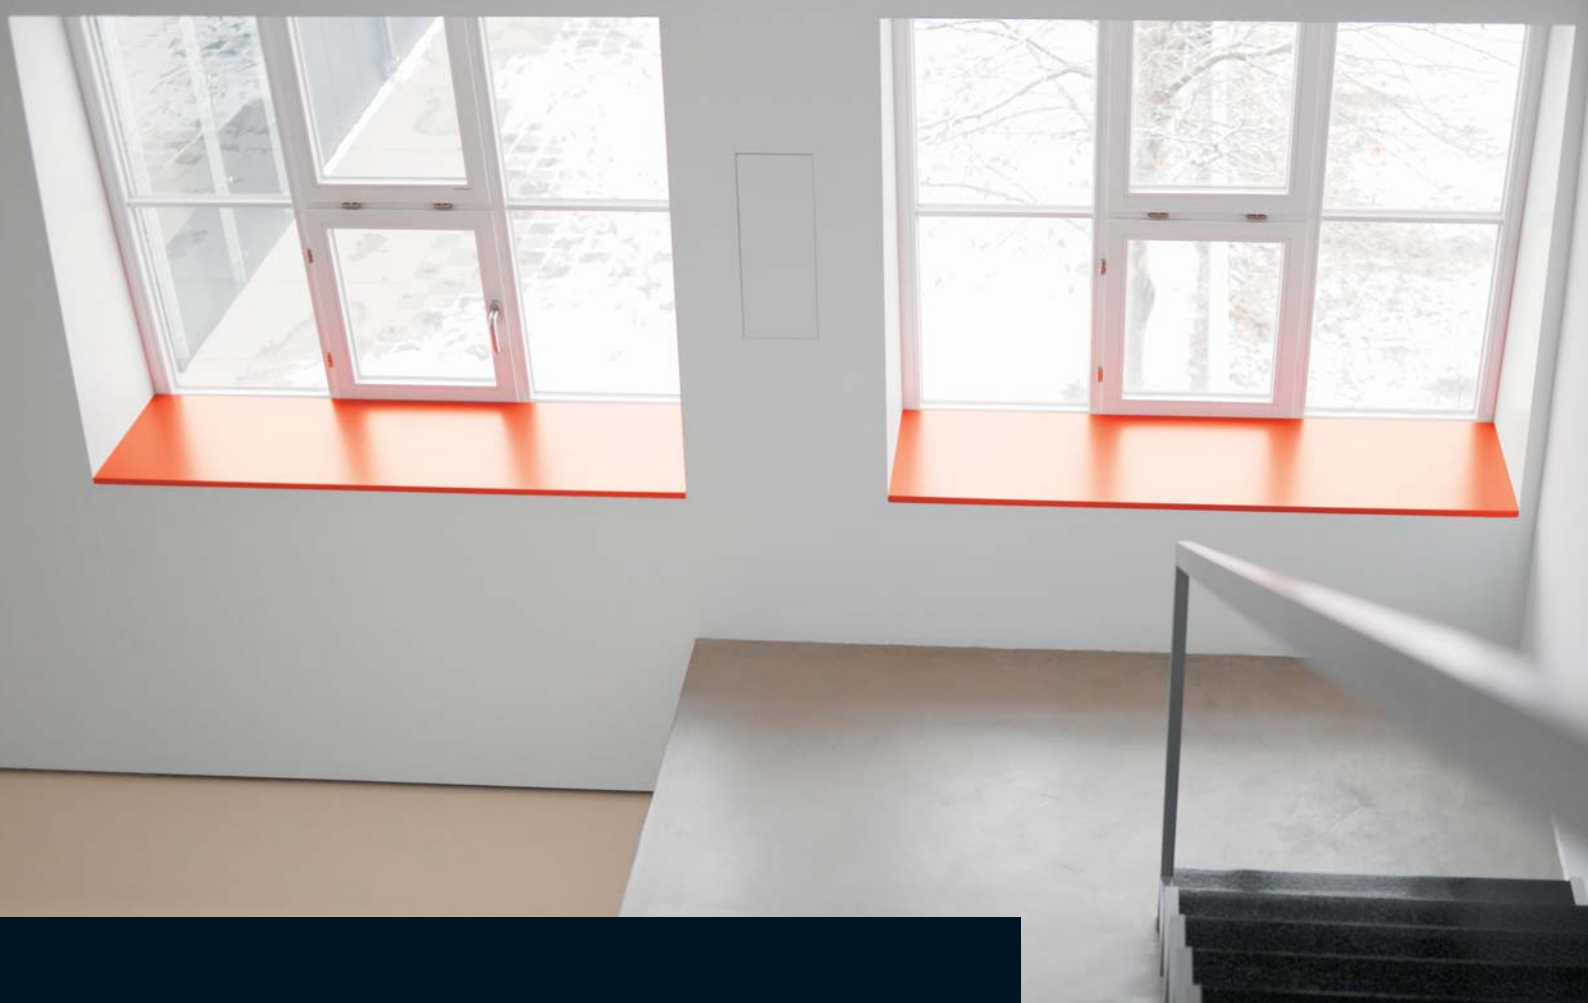

 **emotion** WINDOW BOARD Compact S 18/4

Coloured window boards for modern architecture.

Emotion: Window boards in soft pastel-shades, sun yellow, powerful blue, fresh green, vivacious red, ...

As a binding element between window, wall and floor, Werzalit's colour-accentuated window boards set the mood in homes and living space, or in offices, schools and public buildings.

The colours inspire and emote. They lend a room atmosphere – unobtrusive, stimulating, nuanced, vivid – in the context of light and colour.

Werzalit's designers and developers asked themselves the question: How much atmosphere should function have? Are we allowed to break with convention?

What they have managed to do is to give the window board further utility value by combining function with aesthetics. The finely structured and slightly rough surface gives the window board a matt shimmer, satisfying a high optical requirement.

Yet the quality has remained just as high: the window boards are absolutely impervious to moisture and are long-lasting and almost unbreakable. They retain their value – and they're easy to fit.

Light fastness: 6 – 7 (German Norm DIN 54 004)